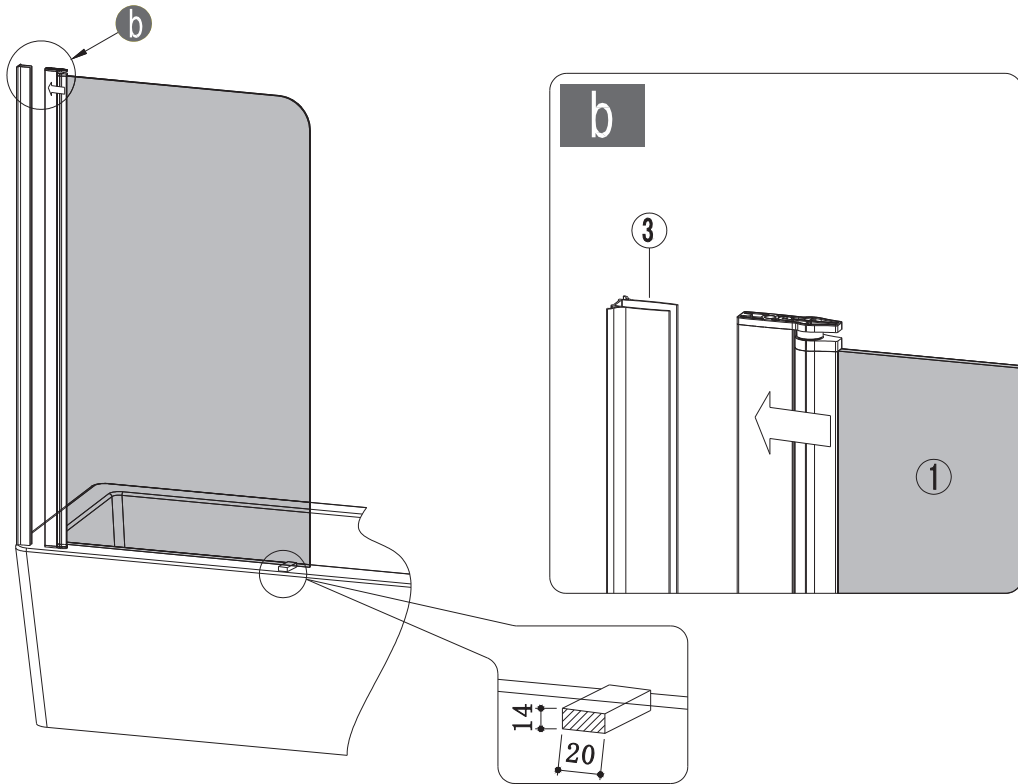

2

3

4

(4) **This product is heavy and will require two people to install.**