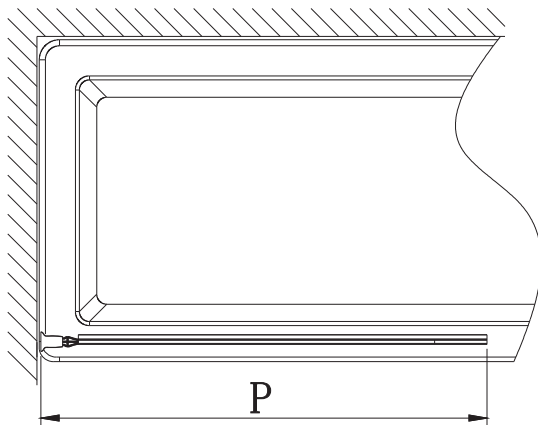

1

a

3

	P
775	775-800
875	875-900

This product is heavy and will require two people to install.