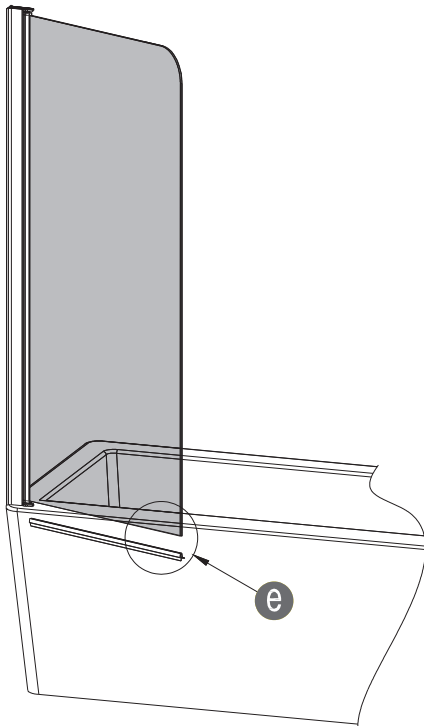

4

5

5

This product is heavy and will require two people to install.