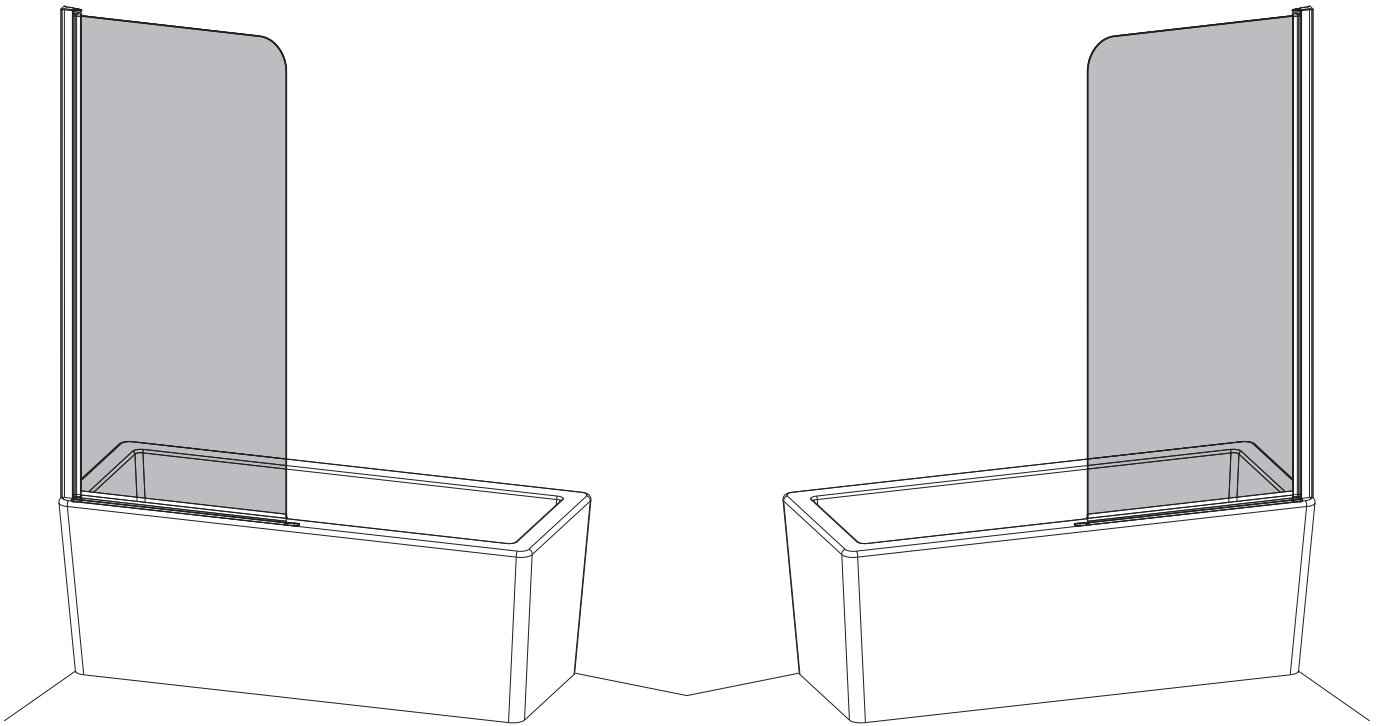

BelBagno
bagno bello e' vita bella

Bath Screen

Installation instructions

(For SELA-V-1)

■ General Information

Please inspect the product immediately upon receipt for transit damage, missing packs/parts or manufacturing fault. Damage reported later cannot be accepted. Please handle the product with care avoiding knocks and shock loading to all sides and edges of the glass.

Note: Safety glass can not be re-worked.

■ Installation

Please read these instructions carefully before start of installation.

The wall post has up to 20mm of adjustment for out of true wall situations.

Ensure that the shower tray is fitted level and that after assembly of enclosure there is a full and continuous bead of sealant between the top of the shower tray and the tile joint.

Special care should be taken when drilling walls to avoid hidden pipes or electrical cables

Note: This product is heavy and will require two people to install.

Please remove protective film from aluminium profiles before installation.