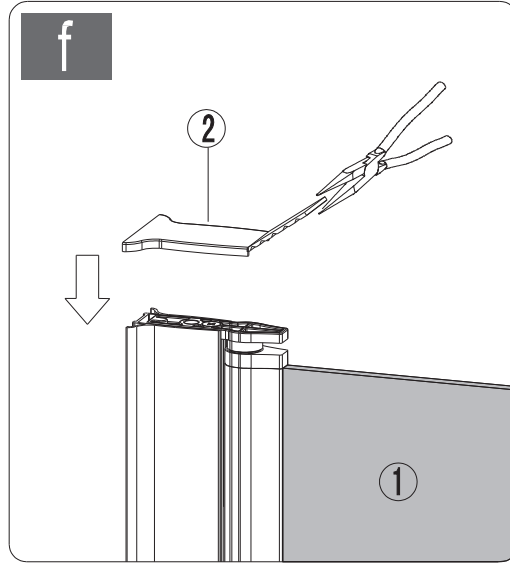

Note: Safety glass can not be re-worked.

■ Installation

Please read these instructions carefully before start of installation.

The wall post has up to 20mm of adjustment for out of true wall situations.

Ensure that the shower tray is fitted level and that after assembly of enclosure there is a full and continuous bead of sealant between the top of the shower tray and the tile joint.

4

(4) **This product is heavy and will require two people to install.**

4

5

5

This product is heavy and will require two people to install.

6

7