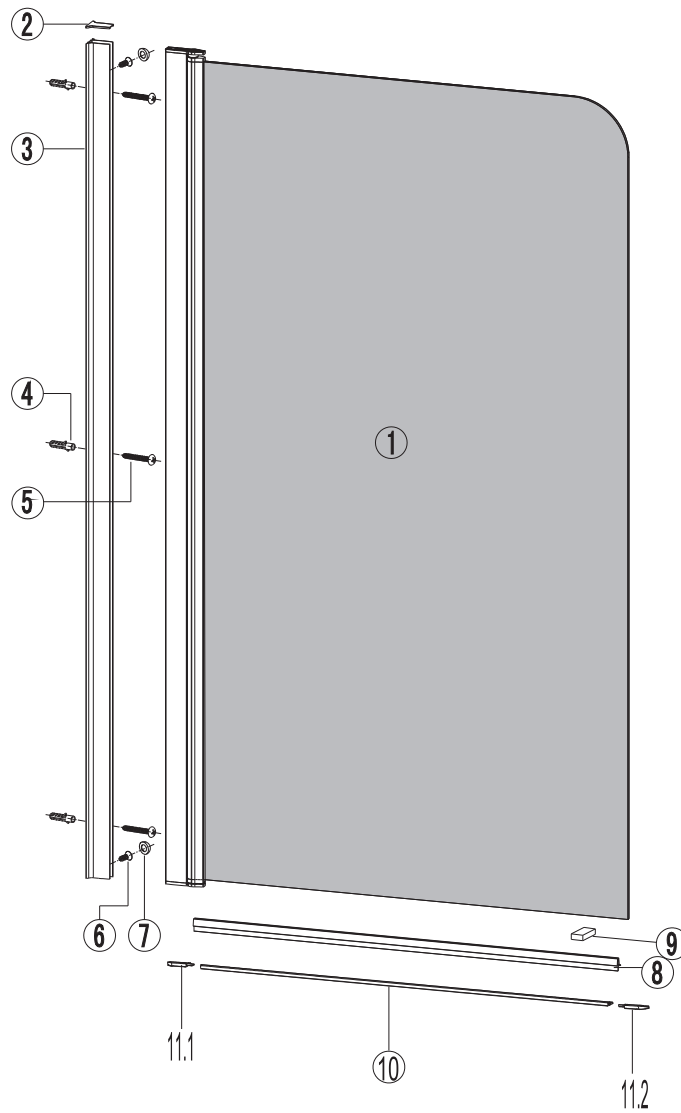

This product is heavy and will require two people to install.