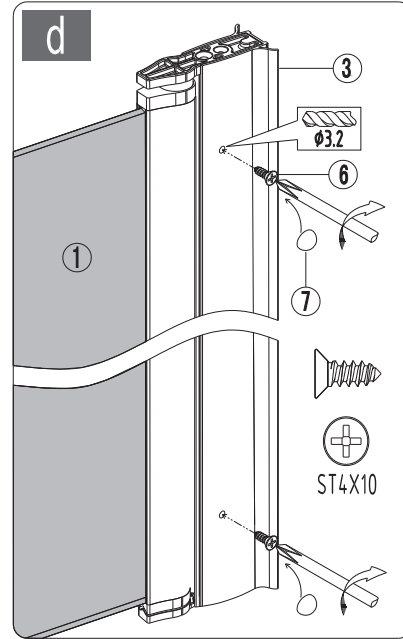

4

5

5

This product is heavy and will require two people to install.