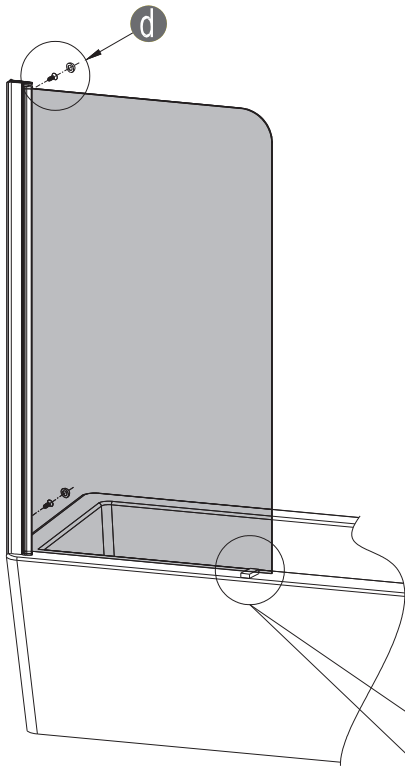

4

5

5

This product is heavy and will require two people to install.