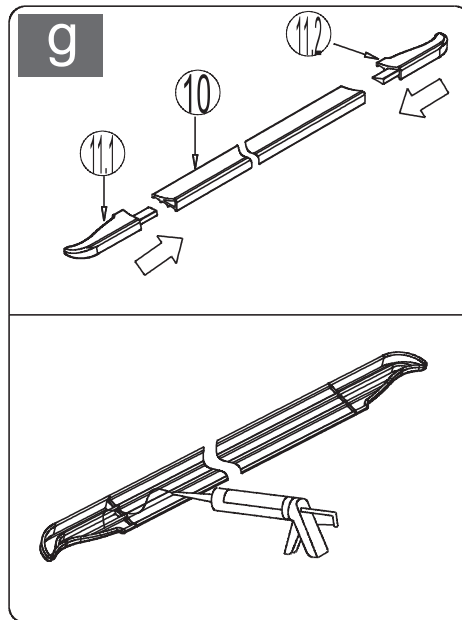

Note: Safety glass can not be re-worked.

■ Installation

Please read these instructions carefully before start of installation.

The wall post has up to 20mm of adjustment for out of true wall situations.

Ensure that the shower tray is fitted level and that after assembly of enclosure there is a full and continuous bead of sealant between the top of the shower tray and the tile joint.

Special care should be taken when drilling walls to avoid hidden pipes or electrical cables

Note: This product is heavy and will require two people to install.

Please remove protective film from aluminium profiles before installation.

4

(4) **This product is heavy and will require two people to install.**

4

5

5

This product is heavy and will require two people to install.

6

7