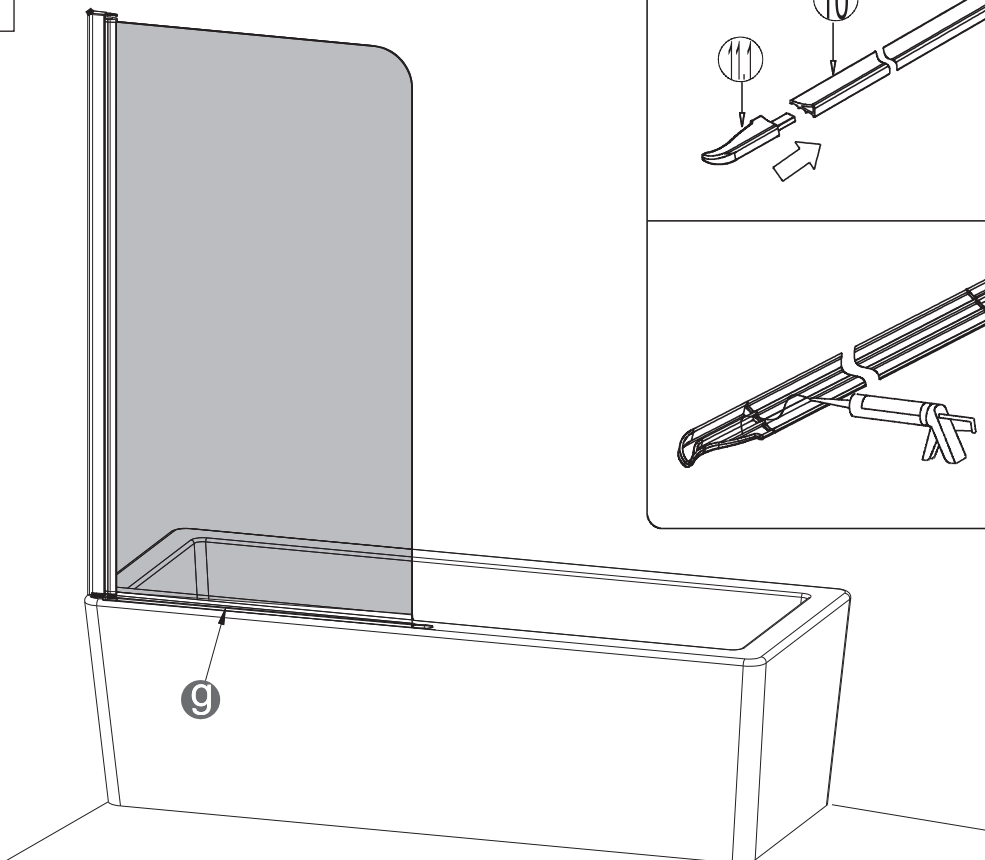

Note: Safety glass can not be re-worked.

■ Installation

Please read these instructions carefully before start of installation.

The wall post has up to 20mm of adjustment for out of true wall situations.

Ensure that the shower tray is fitted level and that after assembly of enclosure there is a full and continuous bead of sealant between the top of the shower tray and the tile joint.

4

(4) **This product is heavy and will require two people to install.**

4

5

5

This product is heavy and will require two people to install.

6

7