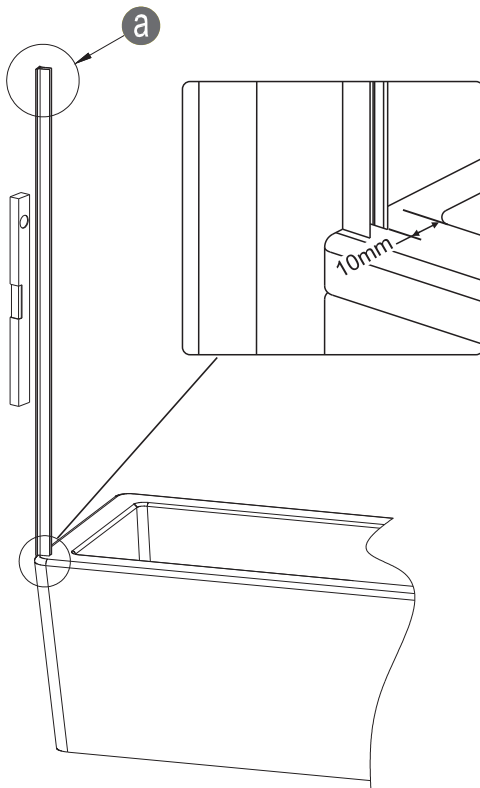

1

a

3

	P
775	775-800
875	875-900

This product is heavy and will require two people to install.