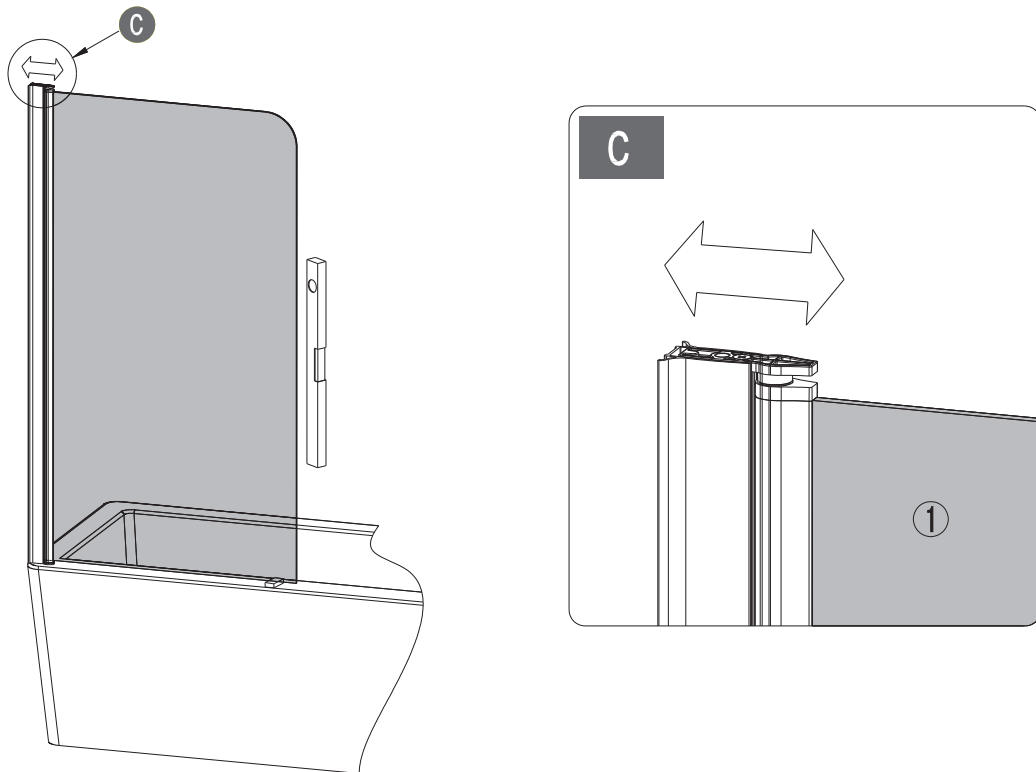

2

3

4

(4) **This product is heavy and will require two people to install.**