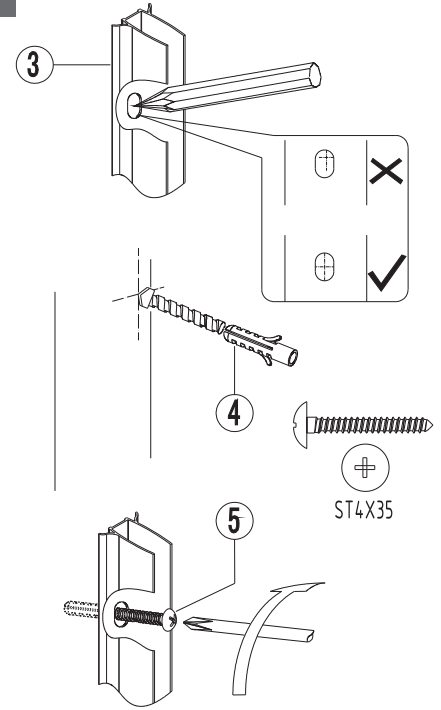

1

a

3

	P
775	775-800
875	875-900

This product is heavy and will require two people to install.