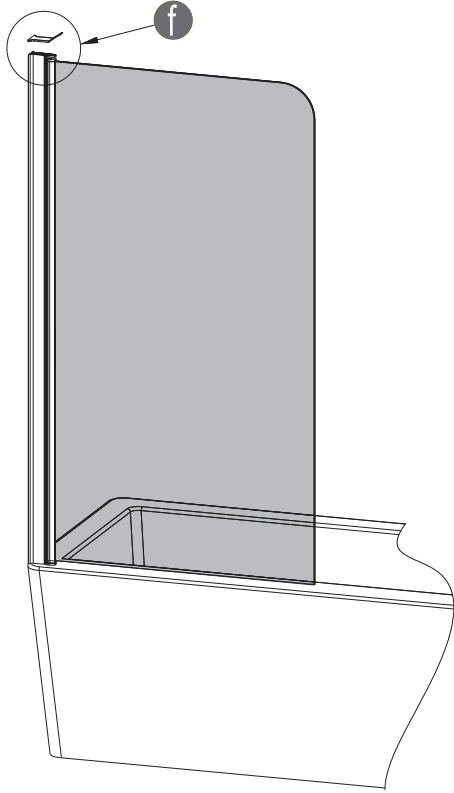

Note: Safety glass can not be re-worked.

■ Installation

Please read these instructions carefully before start of installation.

The wall post has up to 20mm of adjustment for out of true wall situations.

Ensure that the shower tray is fitted level and that after assembly of enclosure there is a full and continuous bead of sealant between the top of the shower tray and the tile joint.

4

(4) **This product is heavy and will require two people to install.**

4

5

5

This product is heavy and will require two people to install.

6

7