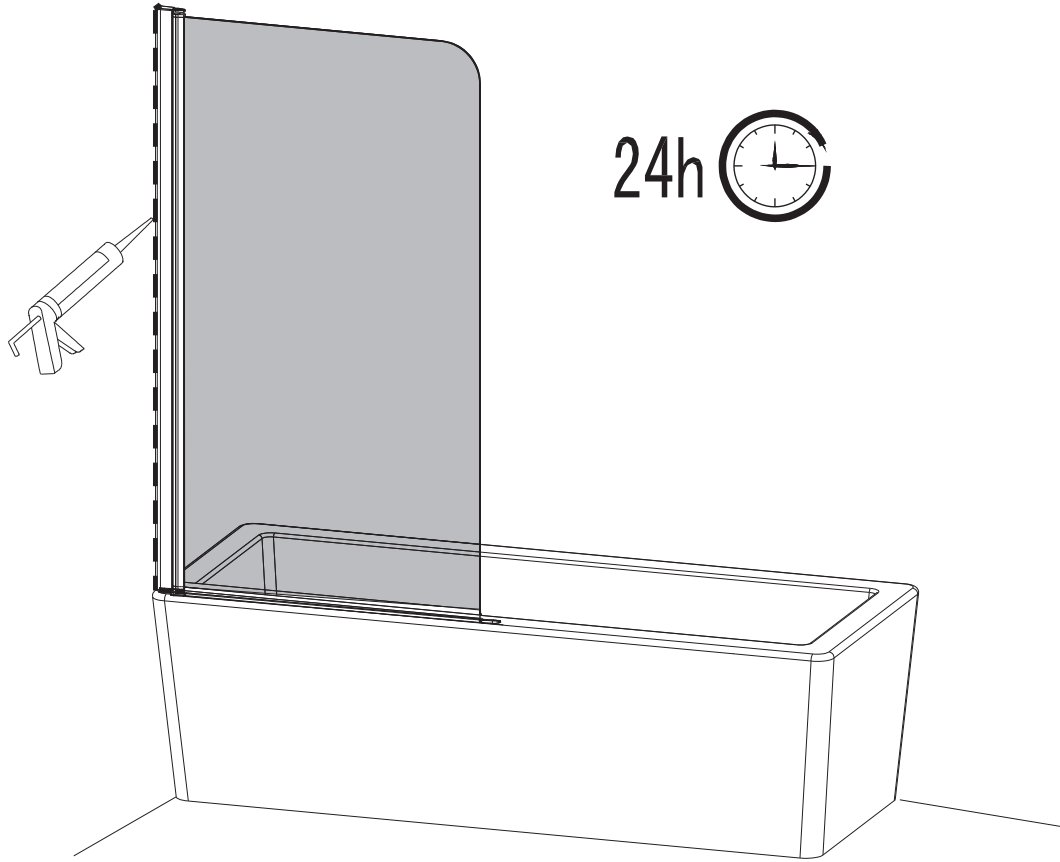

8

7

This product is heavy and will require two people to install.