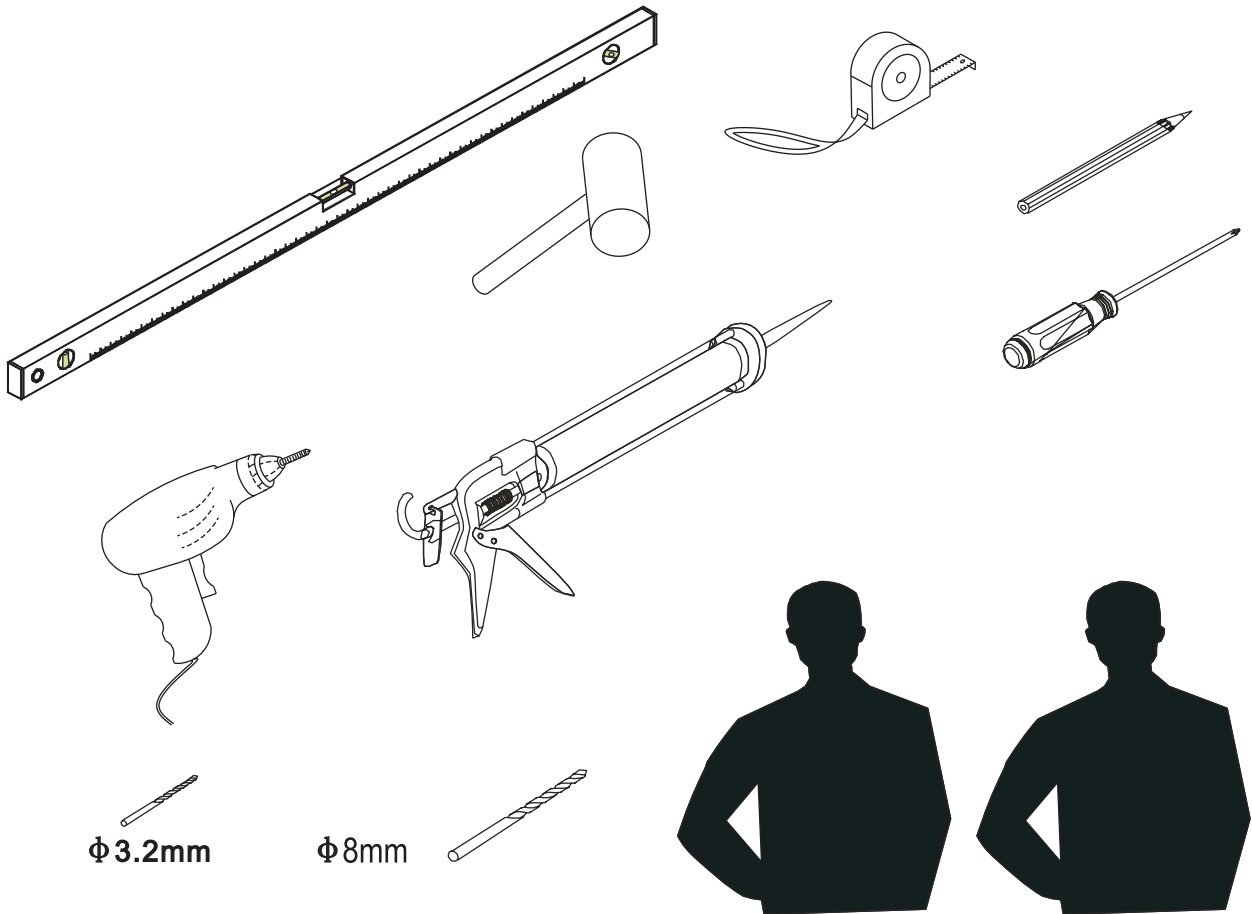

Note: Safety glass can not be re-worked.

■ Installation

Please read these instructions carefully before start of installation.

The wall post has up to 20mm of adjustment for out of true wall situations.

Ensure that the shower tray is fitted level and that after assembly of enclosure there is a full and continuous bead of sealant between the top of the shower tray and the tile joint.

Special care should be taken when drilling walls to avoid hidden pipes or electrical cables

Note: This product is heavy and will require two people to install.

Please remove protective film from aluminium profiles before installation.

■ Shower Tray Installation

The shower tray must be sited against a structural wall.

Water proof walling or tiling should be fitted so that it sits on the top of the tray rim.

■ Aftercare Instructions

After use, your shower should be cleaned with soap and water. This is particularly important in hard water districts where insoluble lime salts may be deposited and allowed to build up. Cleaners of a gritty or abrasive nature should not be used. Care should be taken to avoid contact with strong chemicals such as organic solvents and strippers.

Glass cleaners can be used but with caution, if in doubt contact the supplier of the cleaner in question.

Please keep these instructions for aftercare and customer service details.

Tools required

This product is heavy and will require two people to install.